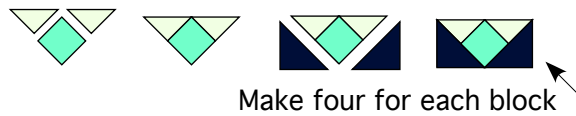

Memory Star

A **BLOCKaWEEK** pattern from jinyybeyer.com

Memory Star, Jinny Beyer, 1995

Template Guide

Fabric Placement

The fabrics used in this block are from the Jinny Beyer Palette Fabric Collection and other Jinny Beyer prints. Exact duplication of the block will depend on the availability of the prints. The design of the pattern shown here is a 10" block. Different fabric placement will occur when making the block in one of the other two sizes.