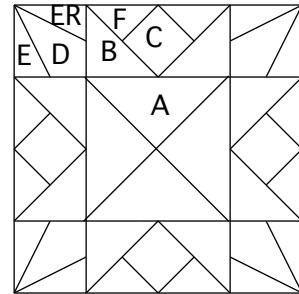

Memory Star

A **BLOCKaWEEK** pattern from jinyybeyer.com

Memory Star, Jinny Beyer, 1995

Template Guide

Fabric Placement

The fabrics used in this block are from the Jinny Beyer Palette Fabric Collection and other Jinny Beyer prints. Exact duplication of the block will depend on the availability of the prints. The design of the pattern shown here is a 10" block. Different fabric placement will occur when making the block in one of the other two sizes.