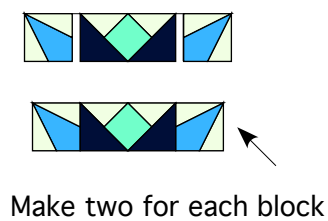

Memory Star

A **BLOCKaWEEK** pattern from jinyybeyer.com

Memory Star, Jinny Beyer, 1995

Template Guide

Fabric Placement

The fabrics used in this block are from the Jinny Beyer Palette Fabric Collection and other Jinny Beyer prints. Exact duplication of the block will depend on the availability of the prints. The design of the pattern shown here is a 10" block. Different fabric placement will occur when making the block in one of the other two sizes.