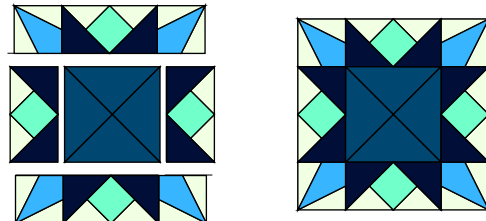

Memory Star

A **BLOCKaWEEK** pattern from jinyybeyer.com

Memory Star, Jinny Beyer, 1995

Template Guide

Fabric Placement

The fabrics used in this block are from the Jinny Beyer Palette Fabric Collection and other Jinny Beyer prints. Exact duplication of the block will depend on the availability of the prints. The design of the pattern shown here is a 10" block. Different fabric placement will occur when making the block in one of the other two sizes.