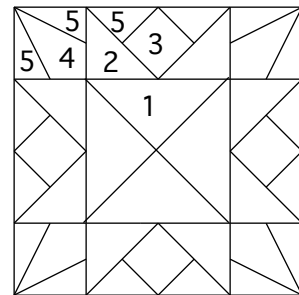

Memory Star

A **BLOCKaWEEK** pattern from jinyybeyer.com

Memory Star, Jinny Beyer, 1995

Template Guide

Fabric Placement

The fabrics used in this block are from the Jinny Beyer Palette Fabric Collection and other Jinny Beyer prints. Exact duplication of the block will depend on the availability of the prints. The design of the pattern shown here is a 10" block. Different fabric placement will occur when making the block in one of the other two sizes.