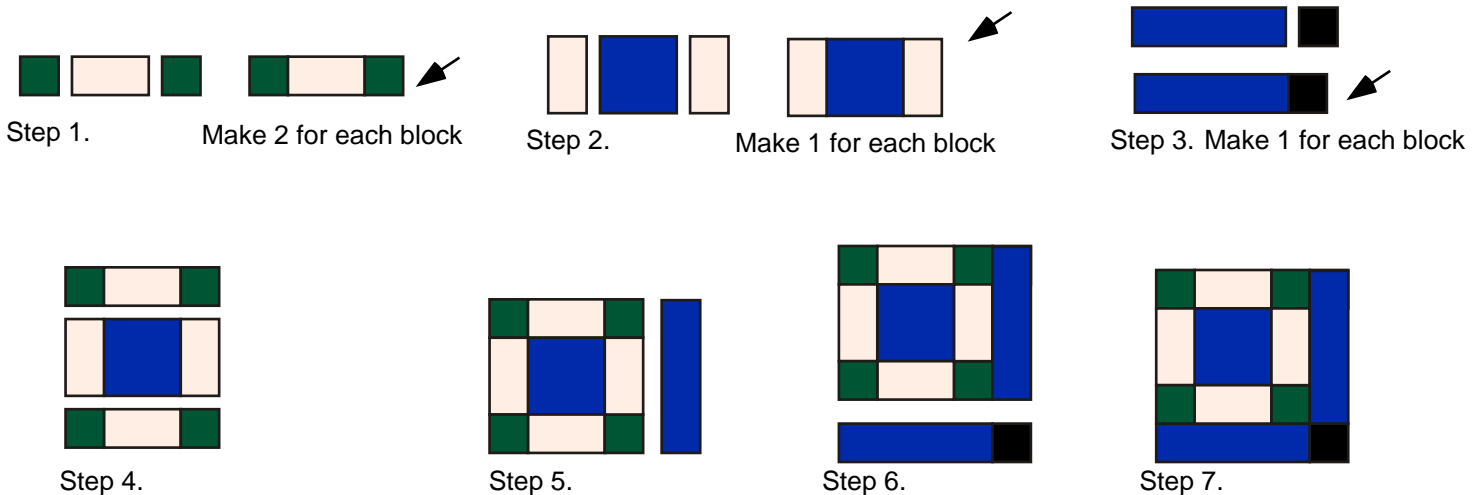

Childrens' Delight

A **BLOCKaWEEK** pattern from jinnybeyer.com

Block 0040

Template Guide

C	B	C	D
B	A	B	
C	B	C	
D			

Fabric Placement

3	2	3	4
2	1	2	
3	2	3	
4			

Ladies' Art company Catalog, 1898

The fabrics used in this block are from the Jinny Beyer Palette Fabric Collection and other Jinny Beyer prints. Exact duplication of the block will depend on the availability of the prints. The design of the pattern shown here is a 10" block. Different fabric placement will occur when making the block in one of the other two sizes.