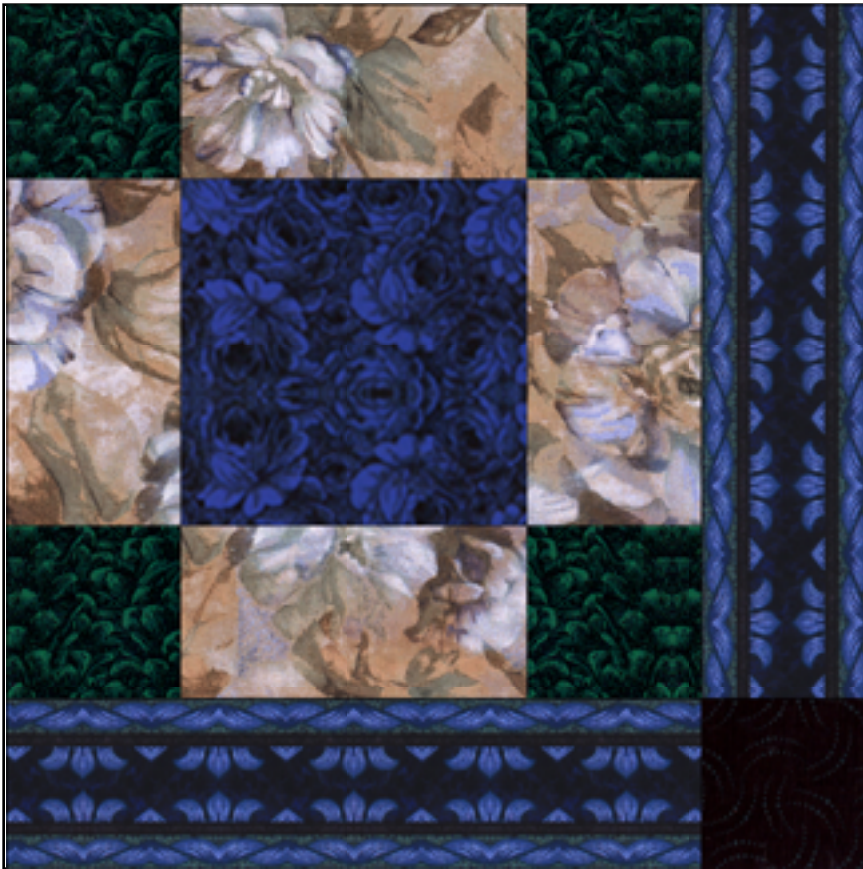

Childrens' Delight

A **BLOCKaWEEK** pattern from jinnybeyer.com

Block 0040

Template Guide

C	B	C	D
B	A	B	
C	B	C	
D			

Fabric Placement

3	2	3	4
2	1	2	
3	2	3	
4			

Ladies' Art company Catalog, 1898

The fabrics used in this block are from the Jinny Beyer Palette Fabric Collection and other Jinny Beyer prints. Exact duplication of the block will depend on the availability of the prints. The design of the pattern shown here is a 10" block. Different fabric placement will occur when making the block in one of the other two sizes.