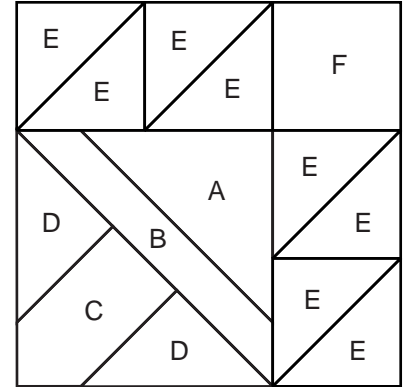

CACTUS FLOWER

Block 0027

A BLOCKaWEEK pattern from jinyybeyer.com

The Romance of the Patchwork Quilt in America, 1935

Template Guide

Fabric Placement

The fabrics used in this block are from the Jinny Beyer Palette Fabric Collection and other Jinny Beyer prints. Exact duplication of the block will depend on the availability of the prints. The design of the pattern shown here is a 10" block. Different fabric placement will occur when making the block in one of the other two sizes.