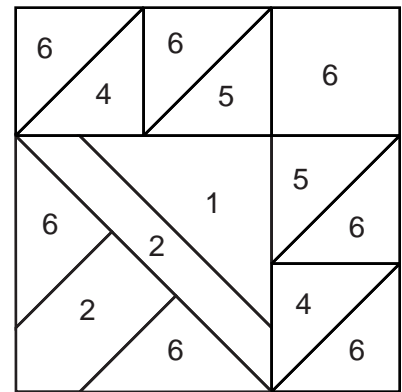

CACTUS FLOWER

Block 0027

A BLOCKaWEEK pattern from jinyybeyer.com

The Romance of the Patchwork Quilt in America, 1935

Template Guide

Fabric Placement

The fabrics used in this block are from the Jinny Beyer Palette Fabric Collection and other Jinny Beyer prints. Exact duplication of the block will depend on the availability of the prints. The design of the pattern shown here is a 10" block. Different fabric placement will occur when making the block in one of the other two sizes.