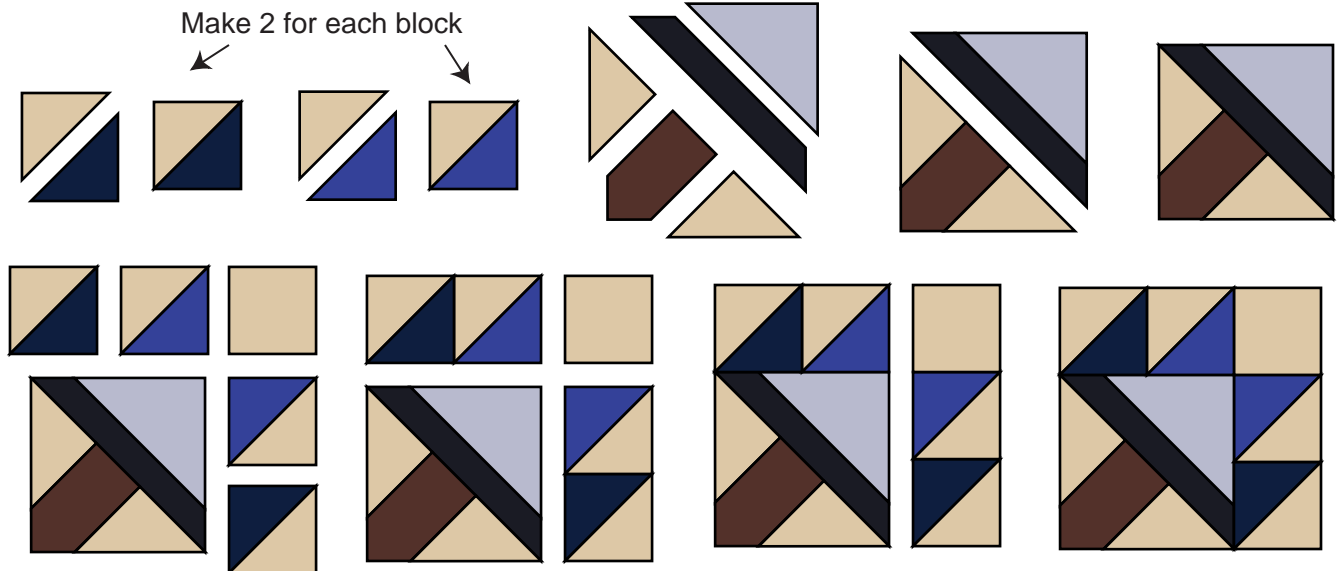

CACTUS FLOWER

Block 0027

A BLOCKaWEEK pattern from jinyybeyer.com

The Romance of the Patchwork Quilt in America, 1935

Template Guide

Fabric Placement

The fabrics used in this block are from the Jinny Beyer Palette Fabric Collection and other Jinny Beyer prints. Exact duplication of the block will depend on the availability of the prints. The design of the pattern shown here is a 10" block. Different fabric placement will occur when making the block in one of the other two sizes.